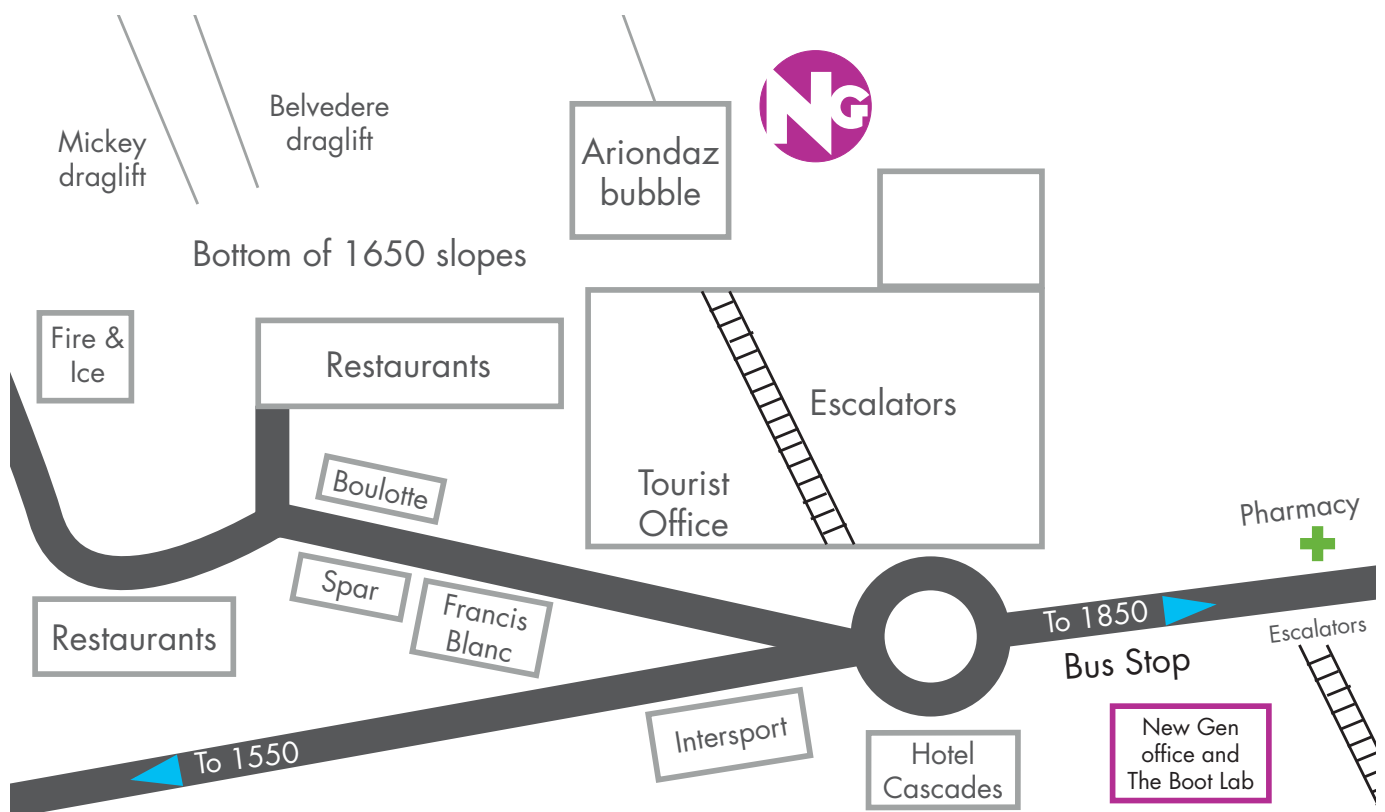

# COURCHEVEL 1650 MEETING POINT

Our meeting point is situated next to the Ariondaz bubble.  
After you come up the escalators from the centre, and leave the lift pass building, head to the right, underneath the gondola.  
We meet on the right hand side about 50ms up, alongside the fencing. Look out for us in our bright orange uniforms!