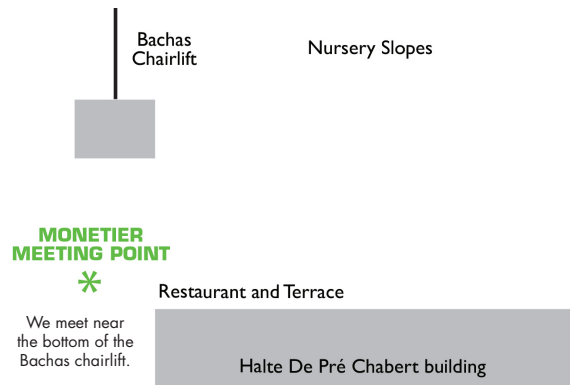

SERRE CHEVALIER MEETING POINTS

Monetier Meeting Point

Villeneuve Meeting Point

Our main meeting point is in Monetier but we are also happy to meet you in Villeneuve, or indeed elsewhere in Serre Chevalier for private lessons, ProXplores or ProVentures.