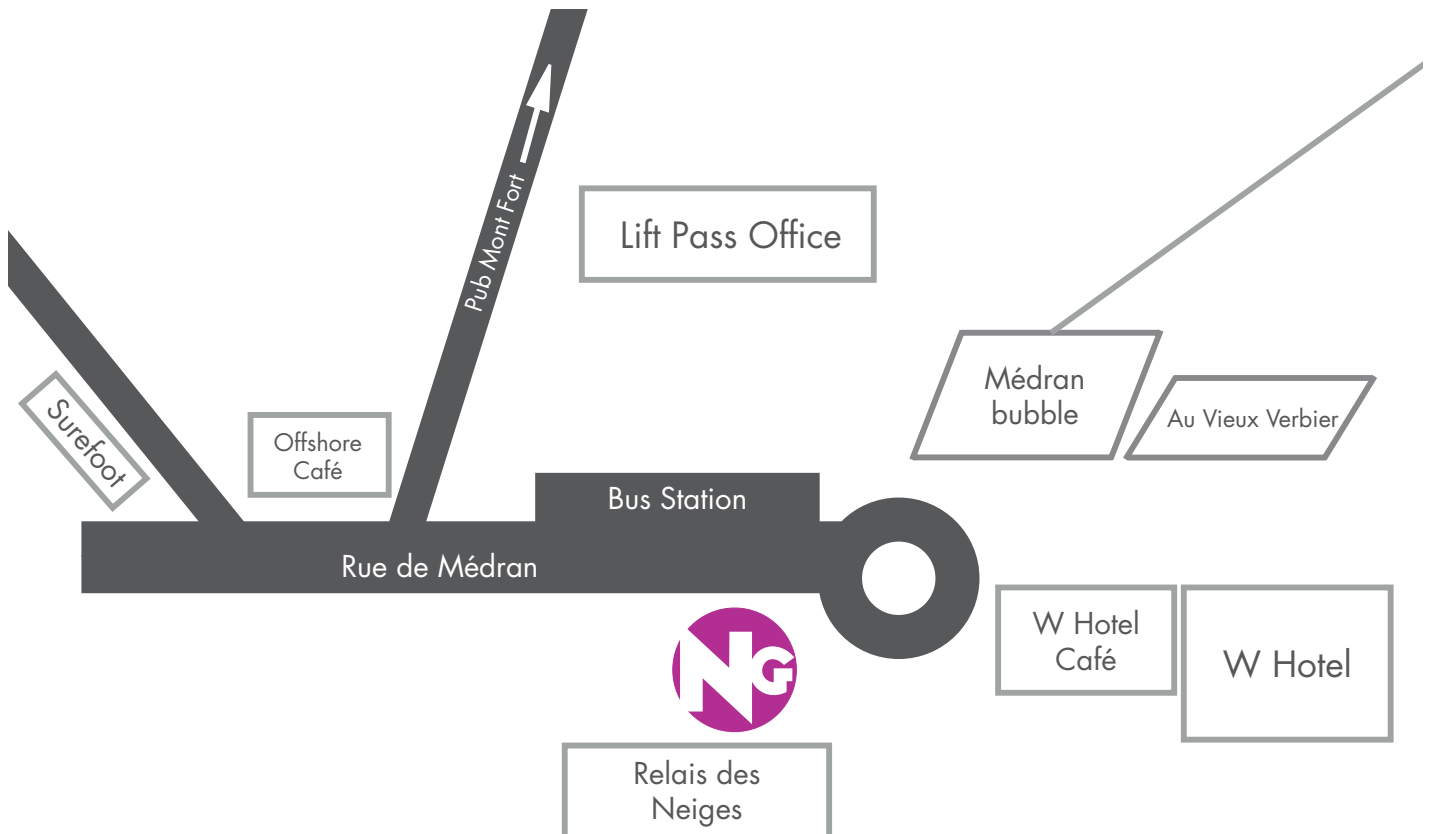

# VERBIER MEETING POINT

Our meeting point is situated outside the restaurant 'Relais des Neiges', opposite the main Medran lift. Look out for our team in bright orange uniforms!